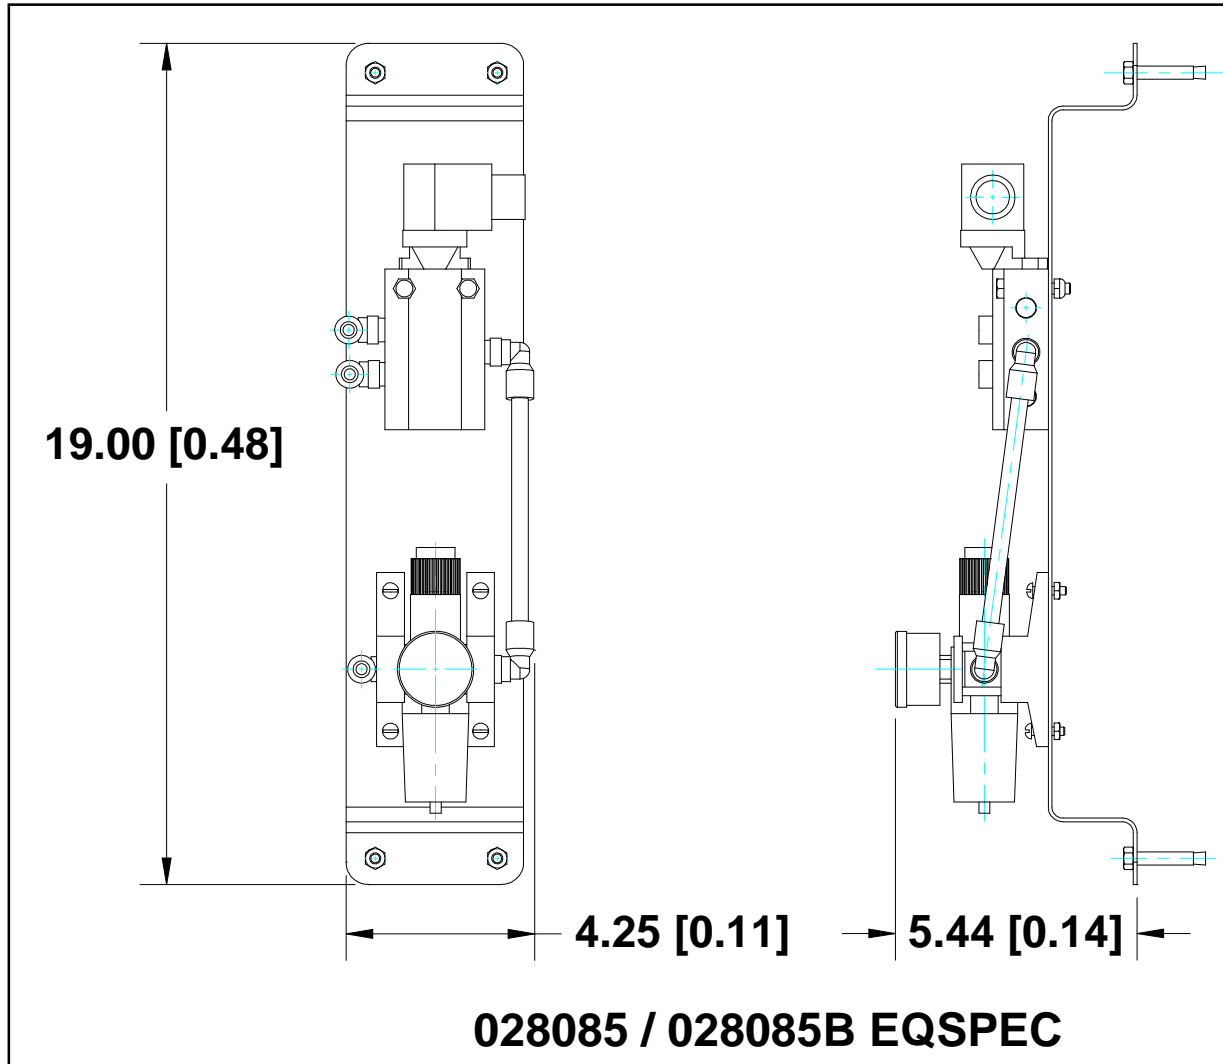

4W1 4-WAY VALVE AIR CONTROL

**PECO Car Wash Systems – 244 Rex Boulevard – Auburn Hills – Michigan – 48326 –
USA – 1-248-299-5800**