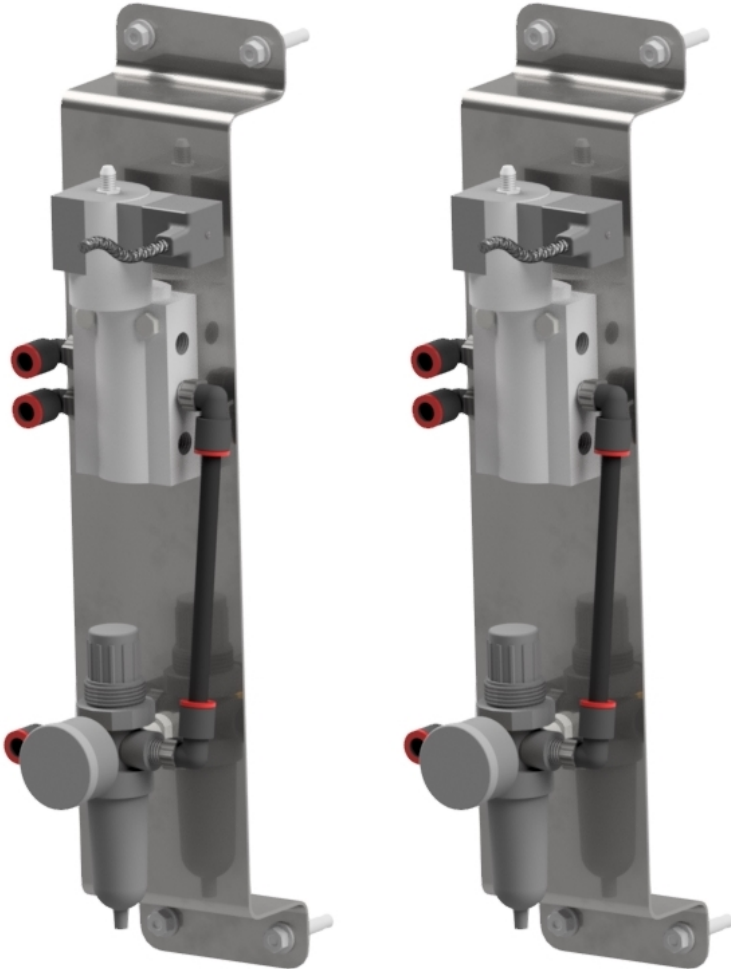

# PECO Part #028085

MFG:PECO  
MFG#:4W1 24VAC

The Most  
Helpful Brand  
In Car Washing

## 4W1 4-WAY VALVE(1) 1-CONTROL 24VAC

## Description

This unit is an assembly that encompasses a preplumbed 4-way valve to an air regulator/filter unit all mounted to a stainless steel wall bracket. The air regulator/filter insures proper clean compressed air with a control voltage of 24vac @ 60 hz.